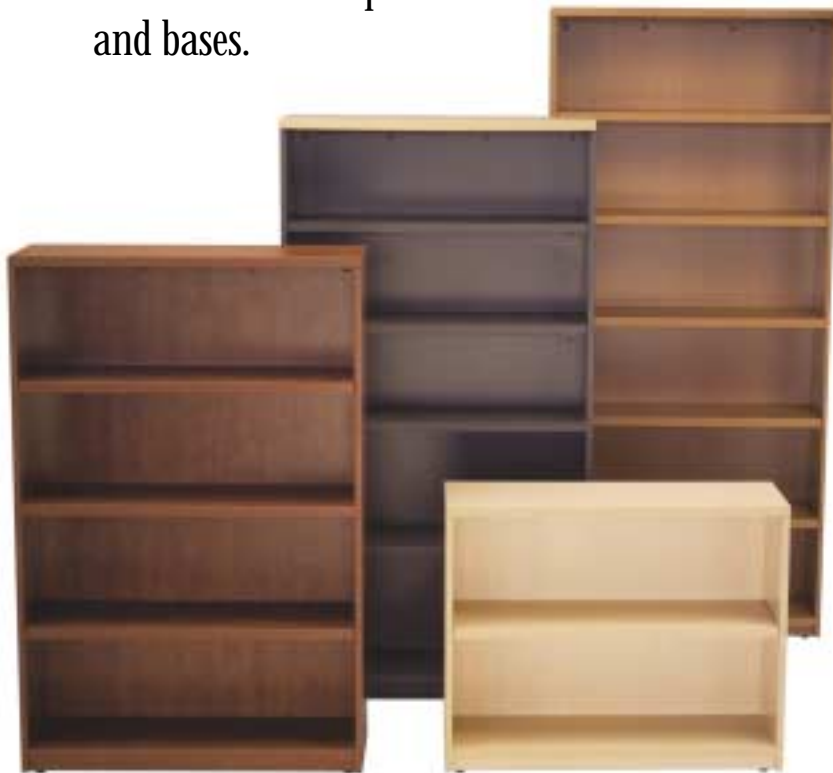

Bookcases in Wild Cherry, Country Maple and Slate, Country Maple, and Sunset

These combinations add choice – and style – to interior decoration possibilities.