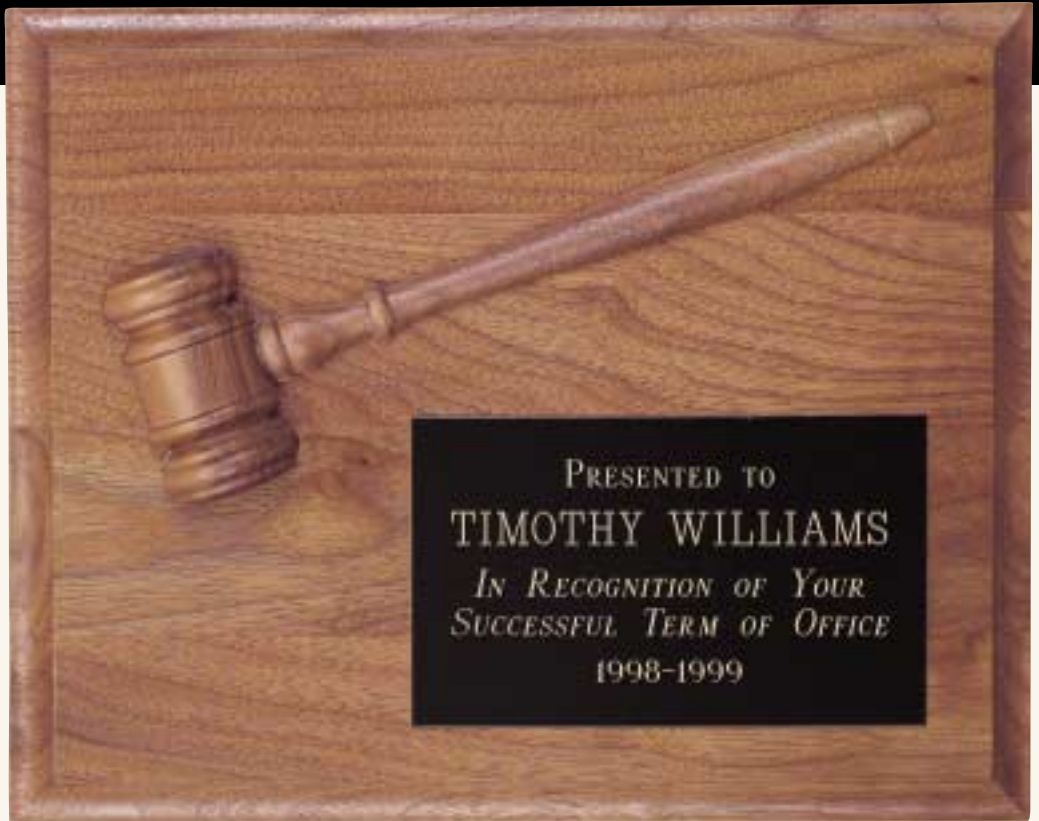

**Wall Plaque with
10¹/₂" Gavel**

This elegant award
will be appreciated
for years to come.

8" x 10"

D65-GV0810

Honor Milestones

AND INSPIRE
EXCELLENCE

Wall Plaque, Walnut Base

Show your appreciation for a job
well done with this distinguished
plaque.

**6" x 9" Color Plastic Sign Stock
(up to 100 characters)**

D65-LP0609- * _ *

**8" x 10" Color Plastic Sign Stock
(up to 125 characters)**

D65-LP0810- * _ *

**12" x 15" Color Plastic Sign Stock
(up to 150 characters)**

D65-LP1215- * _ *

**16" x 11" Color Plastic Sign Stock
(up to 150 characters)**

D65-LP1611- * _ *

** Indicate your color choice including
the data in the spaces provided to the
right of the item code.